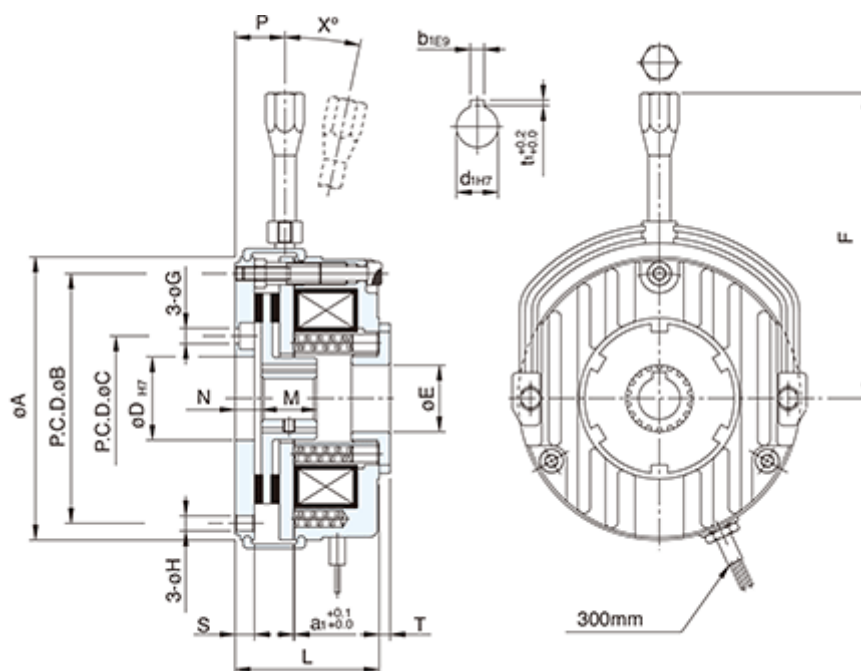

Article number: 2599601060325

Description: CT Brake complete ABS006AA
205VDC 60Nm Hub Bore Keyway Ø25mm

Measures

A = 162	F = 185	T = 5
a1 = 0.3	G = 9	t1 = 3
B = 145	H = 9	X = 8
b1 = 7	L = 76	
C = 74	M = 30	
D = 55	N = 14	
d1 = 25	P = 36	
E = 48	S = 11	